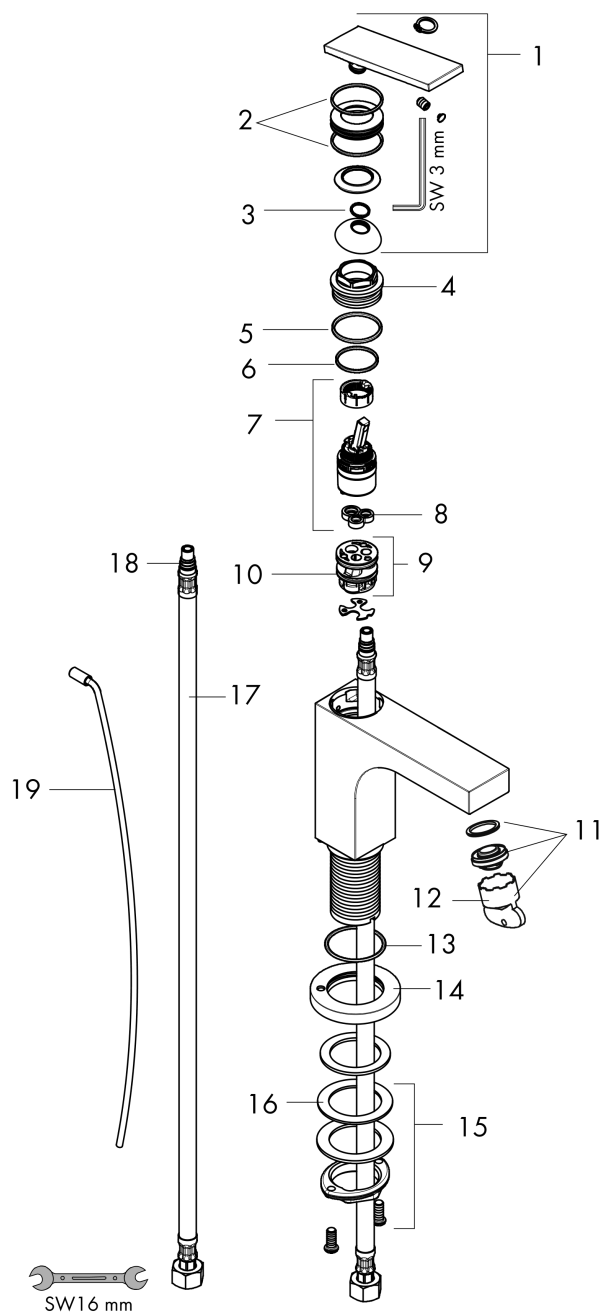

AXOR Citterio
Single-Hole Faucet 160 with Pop-Up Drain, 1.2 GPM
 Finishes : **chrome** Part no. : **39023001**

Features

- Consists of: Single-handle faucet, Pop-up assembly
- Spray modes: Laminar spray
- Angle-adjustable spray
- Flow: 1.2 GPM (4.5 L/Min)
- Ceramic cartridge
- Includes pop-up drain

Item details

List Price \$ 1,078.00

Technology

Compliance

Product image

Scale drawing

AXOR Citterio
Single-Hole Faucet 160 with Pop-Up Drain, 1.2 GPM
 Finishes : **chrome** Part no. : **39023001**

Exploded drawing

Year of production: >08/21

AXOR Citterio
Single-Hole Faucet 160 with Pop-Up Drain, 1.2 GPM
 Finishes : **chrome** Part no. : **39023001**

Spare parts list

Year of production: >08/21

Pos.		Part no.	Price	PU
1	handle	94091000	-	1
2	O-ring 30x1,5	98433000	-	1
3	O-ring 11x1	92924000	-	1
4	nut	94092000	-	1
5	O-ring 29x2	98391000	-	1
6	O-ring 25x1,5	98146000	-	1
7	cartridge, assy	92900000	-	1
8	seal	93383000	-	1
9	adapter for cartridge	98866000	-	1
10	O-ring 23x2	98398000	-	1
11	aerator M24x1 (4,5 l/min)	92880000	-	1
12	special tool	95290000	-	1
13	O-ring 33x1,5	98164000	-	1
14	escutcheon	95668000	-	1
15	fixing set (Ø 32)	13961000	-	1
16	lever collar	97548000	-	1
17	connection hose 23½" M8x0,75 3/8"	98600001	-	1
18	O-ring 7x1,5	98422000	-	1
19	pull rod	96923000	-	1
a	pop up waste	88509000	-	1