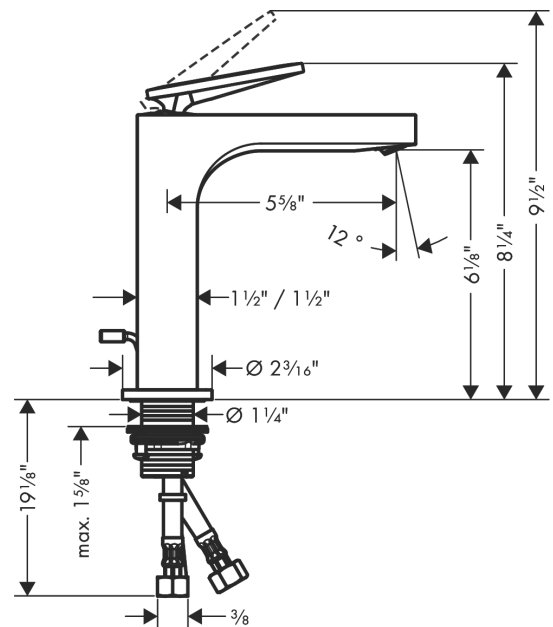

AXOR Citterio
Single-Hole Faucet 160 with Pop-Up Drain, 1.2 GPM
 Finishes : **chrome** Part no. : **39023001**

Features

- Consists of: Single-handle faucet, Pop-up assembly
- Spray modes: Laminar spray
- Angle-adjustable spray
- Flow: 1.2 GPM (4.5 L/Min)
- Ceramic cartridge
- Includes pop-up drain

Item details

List Price \$ 1,078.00

Technology

Compliance

Product image

Scale drawing

AXOR Citterio
Single-Hole Faucet 160 with Pop-Up Drain, 1.2 GPM
 Finishes : **chrome** Part no. : **39023001**

Exploded drawing

Year of production: >08/21

AXOR Citterio
Single-Hole Faucet 160 with Pop-Up Drain, 1.2 GPM
 Finishes : **chrome** Part no. : **39023001**

Spare parts list

Year of production: >08/21

Pos.		Part no.	Price	PU
1	handle	94091000	-	1
2	O-ring 30x1,5	98433000	-	1
3	O-ring 11x1	92924000	-	1
4	nut	94092000	-	1
5	O-ring 29x2	98391000	-	1
6	O-ring 25x1,5	98146000	-	1
7	cartridge, assy	92900000	-	1
8	seal	93383000	-	1
9	adapter for cartridge	98866000	-	1
10	O-ring 23x2	98398000	-	1
11	aerator M24x1 (4,5 l/min)	92880000	-	1
12	special tool	95290000	-	1
13	O-ring 33x1,5	98164000	-	1
14	escutcheon	95668000	-	1
15	fixing set (Ø 32)	13961000	-	1
16	lever collar	97548000	-	1
17	connection hose 23½" M8x0,75 3/8"	98600001	-	1
18	O-ring 7x1,5	98422000	-	1
19	pull rod	96923000	-	1
a	pop up waste	88509000	-	1